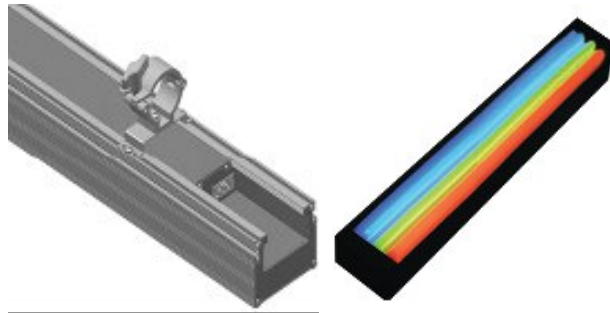

4. Mounting with clamp