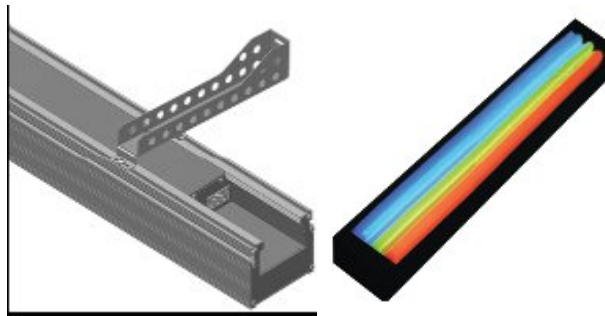

THERMAL

Maximum ambient temperature: 40 degrees C
Cooling: Convection

CONSTRUCTION

Housing: Aluminum and mild steel

MOUNTING OPTIONS

1. Mounting with wall bracket LL05 650

2. Mounting on ceiling LL05 652

3. Mounting with LL05 654, LL05 655