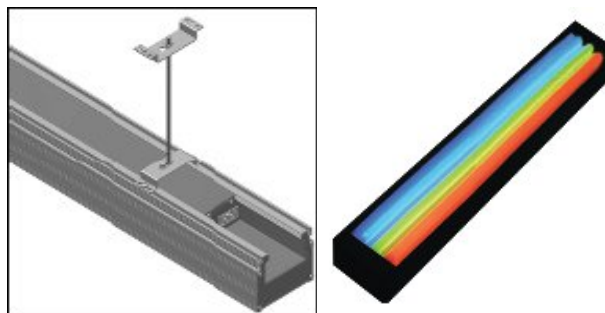

THERMAL

Maximum ambient temperature: 40 degrees C
Cooling: Convection

CONSTRUCTION

Housing: Aluminum and mild steel

MOUNTING OPTIONS

1. Mounting with wall bracket LL05 650

2. Mounting on ceiling LL05 652

3. Mounting with LL05 654, LL05 655