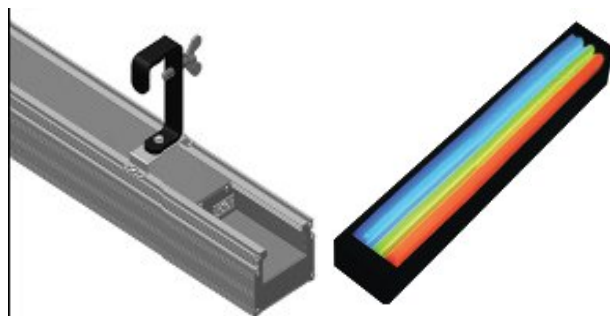

5. Mounting with hook clamp