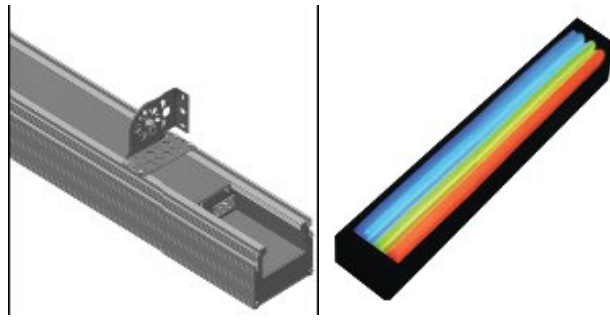

THERMAL

Maximum ambient temperature: 40 degrees C
Cooling: Convection

CONSTRUCTION

Housing: Aluminum and mild steel

MOUNTING OPTIONS

1. Mounting with wall bracket LL05 650

2. Mounting on ceiling LL05 652

3. Mounting with LL05 654, LL05 655