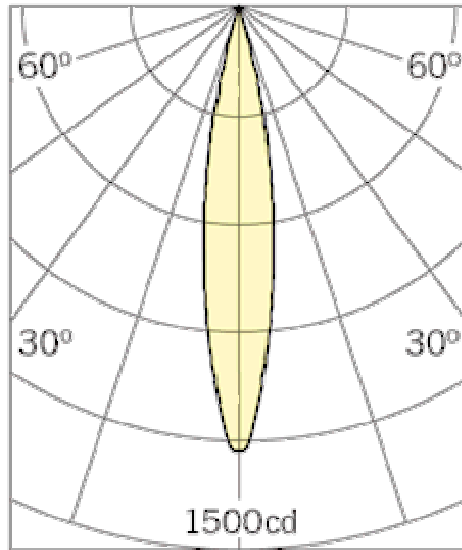

Designed for exterior, interior and entertainment applications and offering a long operating life of more than 50,000 hours, BRUTAED 6S features a light source of 6 1W high-power LEDs mounted beneath a glare eliminating 100mm diameter lens. Operating on 100-250V and drawing just 9W, BRUTALED 6S incorporates an internal radiator and fan to assist heat dissipation. BRUTALED 6S can be ground or wall mounted, and the axis rotation can be adjusted and locked after the base is fixed, and the fixture has a scale angle plate on the tilt bracket to enable precise projecting of the beam.

TECHNICAL SPECIFICATIONS	
Light Source:	6 x 1 watt
Projecting Distance:	78 lux @ 4 meters
LED Life:	> 50,000 hours
Power Consumption:	9 watts
Mains Connection Method:	Hard Wired Connections
Control Connection	3 pin XLR-Mini (Color Change Versions only)