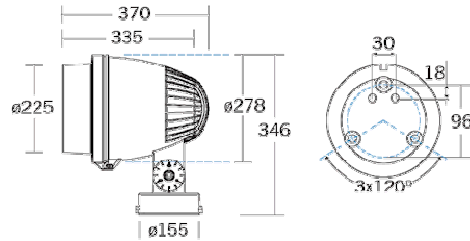

<http://articulight.com/acc/IPRatings.html>

TECHNICAL SPECIFICATIONS	
Light Source:	21 x 1 watt
Projecting Distance:	78 lux @ 4 meters
LED Life:	> 50,000 hours
Power Consumption:	26 watts
Mains Connection Method:	Hard Wired Connections
Control Connection Method:	3 pin XLR-Mini (Color Change Versions only)
Housing Material:	Die cast Aluminum
Diffuser Material:	Toughened Glass
Weight:	2.6 kg
IP rate Object:	6 = Totally protected against dust
IP rate Liquid:	5 = Protected against low pressure jets if water from all directions - limited ingress permitted
Voltages:	90-250v AC

TECHNICAL SPECIFICATIONS	
Light Source:	36 x 1 watt
Projecting Distance:	450 lux @ 4 meters
LED Life:	> 50,000 hours
Power Consumption:	54 watts
Mains Connection Method:	Hard Wired Connections
Control Connection Method:	3 pin XLR-Mini (Color Change Versions only)
Housing Material:	Die cast Aluminum
Diffuser Material:	Toughened Glass
Weight:	9.2 kg
IP rate Object:	6 = Totally protected against dust
IP rate Liquid:	5 = Protected against low pressure jets if water from all directions - limited ingress permitted
Voltages:	90-250v AC

TYPICAL APPLICATIONS
Feature Lighting
Retail Display
Industrial Applications
Functional Lighting
Street Lighting
Amenity Lighting

Cruise & Ferry Ships

Shopping Malls

BEAM ANGLE

16 degrees

DIMENSIONS IN MM

MODELS