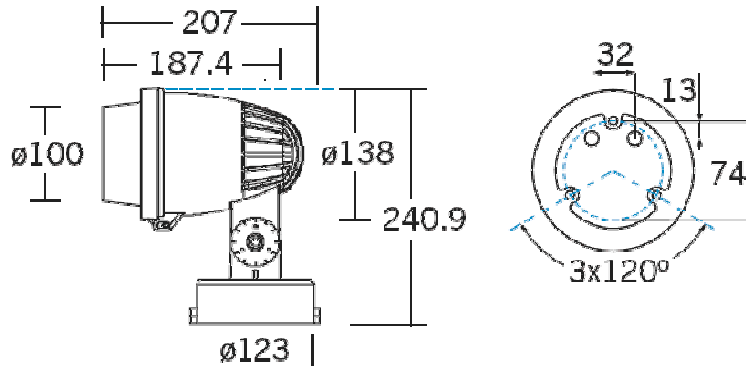

TECHNICAL SPECIFICATIONS	
Light Source:	6 x 1 watt
Projecting Distance:	78 lux @ 4 meters
LED Life:	> 50,000 hours
Power Consumption:	9 watts
Mains Connection Method:	Hard Wired Connections
Control Connection	3 pin XLR-Mini (Color Change Versions only)

EFFECTS

Precise Pin Pointing

DIMENSIONS IN MM

MODELS
BR-60013/WW = 6 1W LED Spot Warm White
BR-60013/PW = 6 1W LED Spot Pure White
BR-60023 = 6 1W LED Spot White/Yellow mix
BR-60033 = 6 1W LED Spot Amber/White/Blue mix
BR-60043 = 6 1W LED Spot RGB

<http://articulight.com/acc/IPRatings.html>

TECHNICAL SPECIFICATIONS	
Light Source:	21 x 1 watt
Projecting Distance:	78 lux @ 4 meters
LED Life:	> 50,000 hours
Power Consumption:	26 watts
Mains Connection Method:	Hard Wired Connections
Control Connection Method:	3 pin XLR-Mini (Color Change Versions only)
Housing Material:	Die cast Aluminum
Diffuser Material:	Toughened Glass
Weight:	2.6 kg
IP rate Object:	6 = Totally protected against dust
IP rate Liquid:	5 = Protected against low pressure jets if water from all directions - limited ingress permitted
Voltages:	90-250v AC

TECHNICAL SPECIFICATIONS	
Light Source:	36 x 1 watt
Projecting Distance:	450 lux @ 4 meters
LED Life:	> 50,000 hours
Power Consumption:	54 watts
Mains Connection Method:	Hard Wired Connections
Control Connection Method:	3 pin XLR-Mini (Color Change Versions only)
Housing Material:	Die cast Aluminum
Diffuser Material:	Toughened Glass
Weight:	9.2 kg
IP rate Object:	6 = Totally protected against dust
IP rate Liquid:	5 = Protected against low pressure jets if water from all directions - limited ingress permitted
Voltages:	90-250v AC