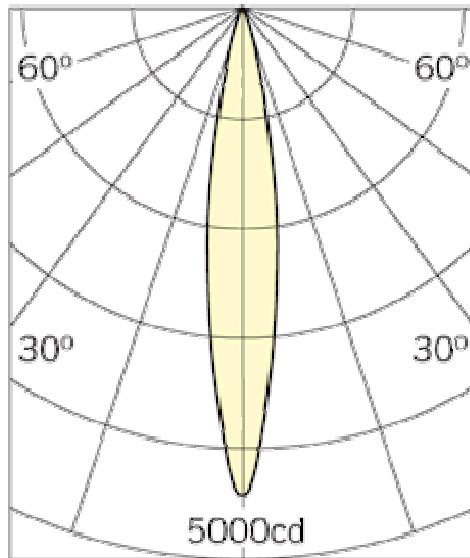

CE UL IP65

Featuring a high-power light source of 21 1W LEDs beneath a 165mm diameter, glare eliminating lens, BRUTALED 21S draw just 32W in operation and are designed for concentrated and symmetrical distributed beam applications. BRUTALED 21S utilizes an internal radiator and fan to aid heat dissipation. Offering a long, maintenance free LED life BRUTALED 21S is robustly engineered with auxiliary mounting accessories allowing the fixture to be wall or ground positioned. The fixture has a clearly marked angle plate on the tilt bracket to facilitate precise beam setting and uniform directing of multiple fixtures. Operating on significantly lower wattages than conventional lights, the individual power and colors of the high quality 1W LEDs provide the BRUTALED Series with the means and flexibility to excel in any open area or spot illumination scheme. IP rating 65

<http://articulight.com/acc/IPRatings.html>