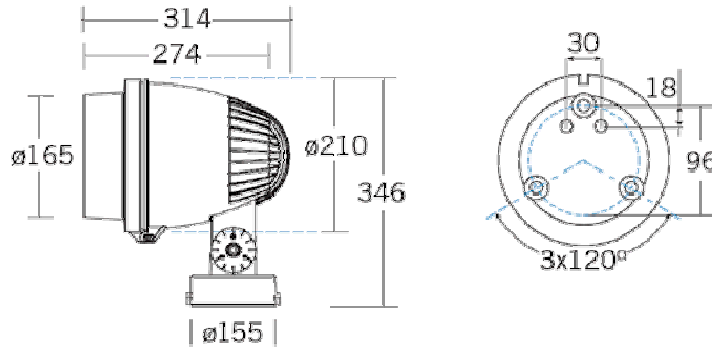

MODELS
BR-60063/WW = 21 1W LED Spot Warm White
BR-60063/PW = 21 1W LED Spot Pure White
BR-60063/CW = 21 1W LED Spot Cool White
BR-60073 = 21 1W LED Spot White/Yellow mix
BR-60083 = 2 1W LED Spot Amber/White/Blue mix
BR-60093 = 21 1W LED Spot RGB

DUE TO CONTINUOUS IMPROVEMENTS, SPECIFICATIONS MAY CHANGE WITHOUT PRIOR NOTICE.

BRUTALED 36S
LED Spot Projector