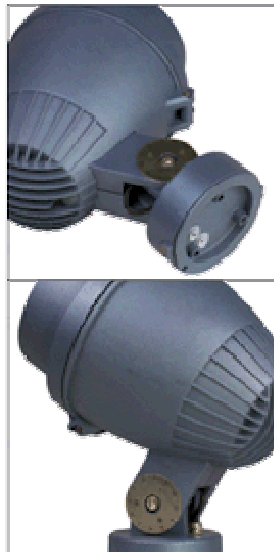

Designed for exterior, interior and entertainment applications and offering a long operating life of more than 50,000 hours, BRUTAED 6S features a light source of 6 1W high-power LEDs mounted beneath a glare eliminating 100mm diameter lens. Operating on 100-250V and drawing just 9W, BRUTALED 6S incorporates an internal radiator and fan to assist heat dissipation. BRUTALED 6S can be ground or wall mounted, and the axis rotation can be adjusted and locked after the base is fixed, and the fixture has a scale angle plate on the tilt bracket to enable precise projecting of the beam.

TECHNICAL SPECIFICATIONS	
Light Source:	6 x 1 watt
Projecting Distance:	78 lux @ 4 meters
LED Life:	> 50,000 hours
Power Consumption:	9 watts
Mains Connection Method:	Hard Wired Connections
Control Connection	3 pin XLR-Mini (Color Change Versions only)

DUE TO CONTINUOUS IMPROVEMENTS, SPECIFICATIONS MAY CHANGE WITHOUT PRIOR NOTICE.

BRUTALED 21S
LED Spot Projector

CE UL    IP65

Featuring a high-power light source of 21 1W LEDs beneath a 165mm diameter, glare eliminating lens, BRUTALED 21S draw just 32W in operation and are designed for concentrated and symmetrical distributed beam applications. BRUTALED 21S utilizes an internal radiator and fan to aid heat dissipation. Offering a long, maintenance free LED life BRUTALED 21S is robustly engineered with auxiliary mounting accessories allowing the fixture to be wall or ground positioned. The fixture has a clearly marked angle plate on the tilt bracket to facilitate precise beam setting and uniform directing of multiple fixtures. Operating on significantly lower wattages than conventional lights, the individual power and colors of the high quality 1W LEDs provide the BRUTALED Series with the means and flexibility to excel in any open area or spot illumination scheme. IP rating 65