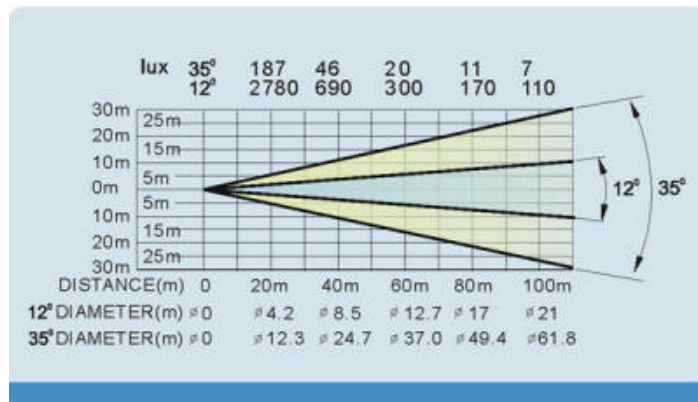

The CS2500 has 6 channels. They are shown in the following table.

CHANNEL	DMX VALUE	DESCRIPTION
1 Shutter	000-255	From black to full open linear dimming Shutter to open continuous change
2 Cyan	000-255	White to cyan continuous change
3 Yellow	000-255	White to yellow continuous change
4 Magenta	000-255	White to magenta continuous change
5 Focus	000-255	Focusing from big to small
6 Control	000-249	Reserved
6 Control	000-255	Reset

DUE TO CONTINUOUS IMPROVEMENTS, SPECIFICATIONS MAY CHANGE WITHOUT PRIOR NOTICE.