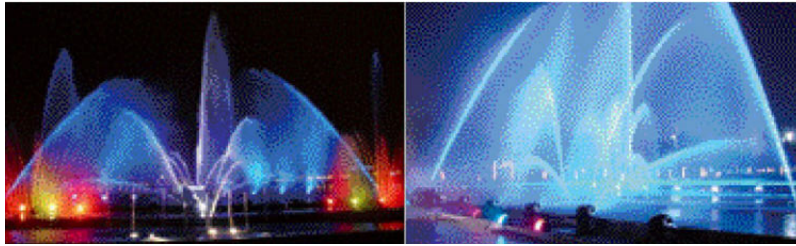

Kolorado 1800 MK3, probably the most powerful outdoor color changer in its category, is designed primarily for external architectural lighting, combining a wide angle high power flood light with the added benefits of a CYM color changer, whereby the electronic mixing of cyan, yellow and magenta dichroic filters can create virtually any desired color, to highlight any building or structure to great effect.

Kolorado MK3 can function stand alone via a selection of built-in pre-programmed color blend sequences, with adjustable times between these, from a slow, subtle mood creating color mix through to an exciting color chase. Multiple units can be synchronized in this mode, with one unit acting as a master, or single or multiple units can be precisely controlled from five channels of standard DMX 512. Control set up is simplified by the on board LED display and push button setting. The aluminum and galvanized steel body and the scratch resistant polyurethane paint are part of a fully weatherproof housing design (IP44).