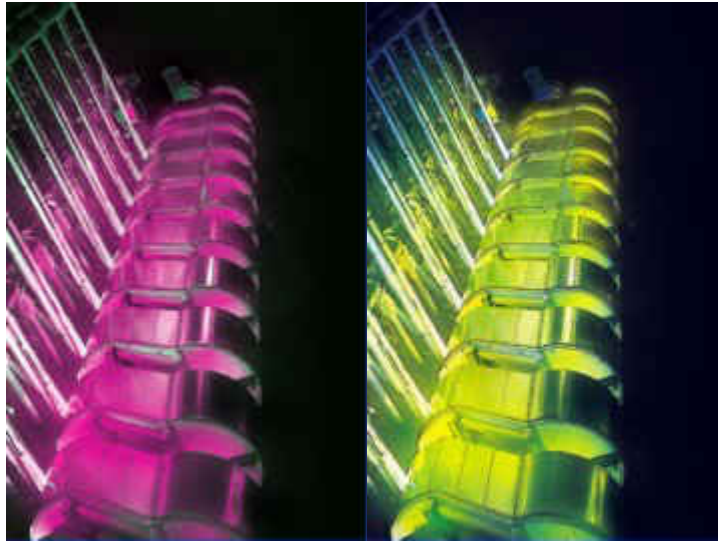

TECHNICAL SPECIFICATIONS

Code: GR0418
Lamp: HMI 2500W
Base: G 38
Body: Aluminium and galvanised steel body
Nett weight: 31 kg
Ballast weight: 30,5 kg
Control signal and number of channels: DMX 5+1 CH
Stand by: Power and lamp consumption reduction
Dimmer/Shutter: Mechanical 0-100%
Colour mixing: Cyan, Yellow, Magenta
Max ambient temperature: 50° C
Max working temperature: 200° C
Mains power supply: 230V, 50/60Hz, 15 A
Dimensions: 668x614x777 mm