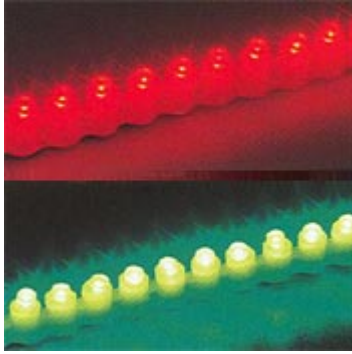

15-06 Morlot Avenue, Fair Lawn, NJ 07410 USA Tel: (201) 796-2690 Fax: (201) 796-8818

info@articulight.com

articulight@aol.com

www.articulight.com

LED SERIES

LISTOL LED Flexible Light

LISTOL is a unique product that allows you to use your imagination to light up objects, stage sets, provide ambience, signage, cove lighting, or highlight architectural features. The product is a 1 meter strip of single color high intensity LEDs mounted on a copper strip and housed in a silica gel that is entirely flexible. Each strip features 99 LEDs and runs off a 12V DC power supply so it is easy to install and safe to handle. LISTOL light can be used both indoors and outdoors and is IP44 rated. Up to three 1 meter strips can be run in parallel off one power feed and the number of strips that can be run depends on the power supply used. Available colors: white, red, green, blue and yellow. Minimum workable unit is 33 pieces of LEDs.

SPECIFICATIONS

Model	Number of LED	Voltage	Power	Size
LISTOL	99	12VDC	7.92W	1x7.6x12mm

INSTALLATION

Straight

Curve

Extension cord with terminal block is available for any length.h

Connect the transformer and light together with connector.

Fix with screw if necessary.

Stick mounting clip with double sided tape.

DUE TO CONTINUOUS IMPROVEMENTS, SPECIFICATIONS MAY CHANGE WITHOUT PRIOR NOTICE.