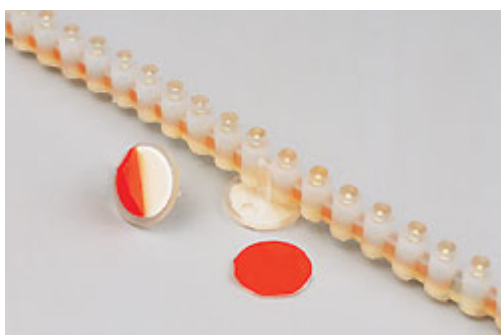

15-06 Morlot Avenue, Fair Lawn, NJ 07410 USA Tel: (201) 796-2690 Fax: (201) 796-8818

info@articulight.com

articulight@aol.com

www.articulight.com

LED SERIES

LISTOL LED Flexible Light

LISTOL is a unique product that allows you to use your imagination to light up objects, stage sets, provide ambience, signage, cove lighting, or highlight architectural features. The product is a 1 meter strip of single color high intensity LEDs mounted on a copper strip and housed in a silica gel that is entirely flexible. Each strip features 99 LEDs and runs off a 12V DC power supply so it is easy to install and safe to handle. LISTOL light can be used both indoors and outdoors and is IP44 rated. Up to three 1 meter strips can be run in parallel off one power feed and the number of strips that can be run depends on the power supply used. Available colors: white, red, green, blue and yellow. Minimum workable unit is 33 pieces of LEDs.

SPECIFICATIONS

Model	Number of LED	Voltage	Power	Size
LISTOL	99	12VDC	7.92W	1x7.6x12mm

INSTALLATION

Straight

Curve

Extension cord with terminal block is available for any length.h

Connect the transformer and light together with connector.

Fix with screw if necessary.

Stick mounting clip with double sided tape.

DUE TO CONTINUOUS IMPROVEMENTS, SPECIFICATIONS MAY CHANGE WITHOUT PRIOR NOTICE.