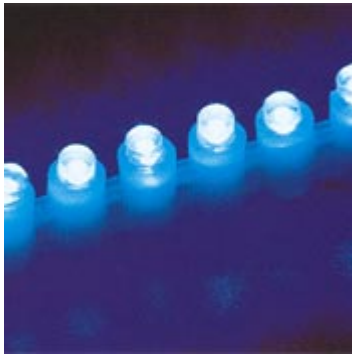

15-06 Morlot Avenue, Fair Lawn, NJ 07410 USA Tel: (201) 796-2690 Fax: (201) 796-8818

info@articulight.com

articulight@aol.com

www.articulight.com

LED SERIES

LISTOL LED Flexible Light

LISTOL is a unique product that allows you to use your imagination to light up objects, stage sets, provide ambience, signage, cove lighting, or highlight architectural features. The product is a 1 meter strip of single color high intensity LEDs mounted on a copper strip and housed in a silica gel that is entirely flexible. Each strip features 99 LEDs and runs off a 12V DC power supply so it is easy to install and safe to handle. LISTOL light can be used both indoors and outdoors and is IP44 rated. Up to three 1 meter strips can be run in parallel off one power feed and the number of strips that can be run depends on the power supply used. Available colors: white, red, green, blue and yellow. Minimum workable unit is 33 pieces of LEDs.

SPECIFICATIONS

Model	Number of LED	Voltage	Power	Size
LISTOL	99	12VDC	7.92W	1x7.6x12mm

INSTALLATION

Straight

Curve

Extension cord with terminal block is available for any length.h

Connect the transformer and light together with connector.

Fix with screw if necessary.

Stick mounting clip with double sided tape.

DUE TO CONTINUOUS IMPROVEMENTS, SPECIFICATIONS MAY CHANGE WITHOUT PRIOR NOTICE.