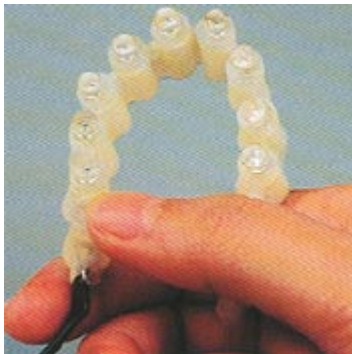

15-06 Morlot Avenue, Fair Lawn, NJ 07410 USA Tel: (201) 796-2690 Fax: (201) 796-8818

info@articulight.com

articulight@aol.com

www.articulight.com

LED SERIES

LISTOL LED Flexible Light

LISTOL is a unique product that allows you to use your imagination to light up objects, stage sets, provide ambience, signage, cove lighting, or highlight architectural features. The product is a 1 meter strip of single color high intensity LEDs mounted on a copper strip and housed in a silica gel that is entirely flexible. Each strip features 99 LEDs and runs off a 12V DC power supply so it is easy to install and safe to handle. LISTOL light can be used both indoors and outdoors and is IP44 rated. Up to three 1 meter strips can be run in parallel off one power feed and the number of strips that can be run depends on the power supply used. Available colors: white, red, green, blue and yellow. Minimum workable unit is 33 pieces of LEDs.

SPECIFICATIONS

Model	Number of LED	Voltage	Power	Size
LISTOL	99	12VDC	7.92W	1x7.6x12mm

INSTALLATION

Straight

Curve

Extension cord with terminal block is available for any length.h

Connect the transformer and light together with connector.

Fix with screw if necessary.

Stick mounting clip with double sided tape.

DUE TO CONTINUOUS IMPROVEMENTS, SPECIFICATIONS MAY CHANGE WITHOUT PRIOR NOTICE.