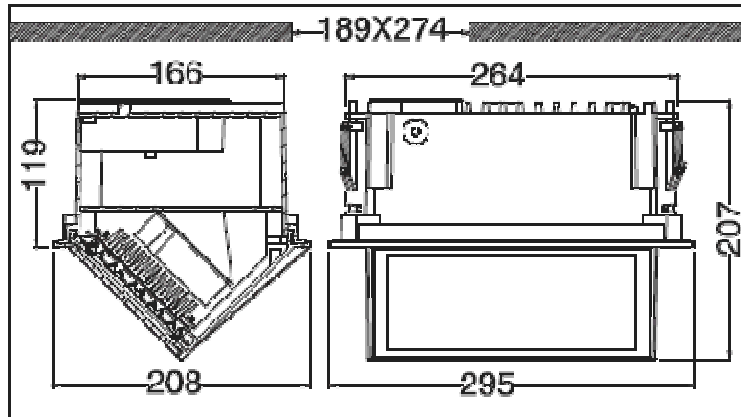

Discrete Flood lighting