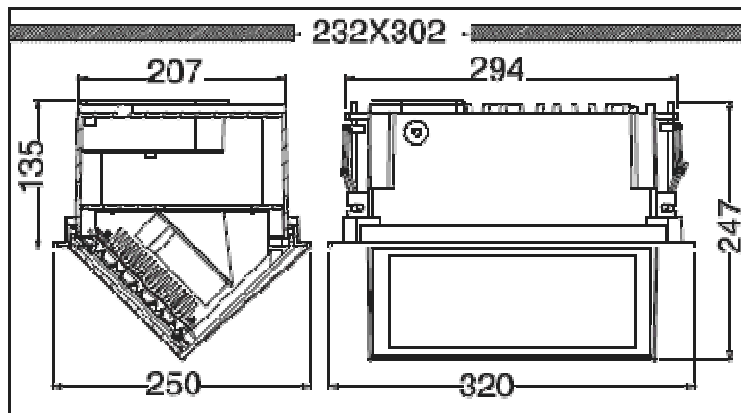

Amber / White LED Mix
Amber / White / Blue Mix

TYPICAL APPLICATIONS
Feature Lighting
Functional Lighting
Amenity Lighting
Shopping Malls

BEAM ANGLE
30 degrees

FEATURES
Stylish Design
Energy Efficient

EFFECTS
Wall Washing
Discrete Flood lighting