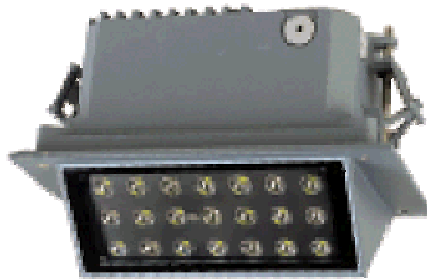

CE UL     IP65

The RECESSA 21 features 21 1W high-power LEDs mounted beneath a toughened glass lens, which is UV treated to preserve transparency throughout the life of the fixture. Rated IP65 <http://articulight.com/acc/IPRatings.html>, with a housing of double powder coated die cast aluminum, the unique mounting system allows the fixtures to be easily installed, providing a secure mounting platform to most recessed construction surfaces. The RECESSA 21 utilizes just 32W of power offering energy efficient operation. The RECESSA 21 is perfect for both interior and exterior applications.

TECHNICAL SPECIFICATIONS	
Light Source:	21 x 1 watt LEDs
Projecting Distance:	100 lux @ 3 meters
LED Life:	>50,000 hours
Power Consumption:	32 watts
Mains Connection Method:	Hard Wired Connection
Control Connection	3 pin XLR (RGB & WAB Versions Only)

Method:	
Housing Material:	Die Cast Aluminum
Diffuser Material:	Toughened Glass
Weight:	3.35 kg
IP rate Object:	6 = Totally protected against dust
IP rate Liquid:	5 = Protected against low pressure jets if water from all directions - limited ingress permitted
Voltages:	90-250v AC

TECHNICAL SPECIFICATIONS	
Light Source:	36 x 1 watt LEDs
Projecting Distance:	300 lux @ 2.5 metres
LED Life:	> 50,000 hours
Power Consumption:	54 watts
Mains Connection Method:	Hard Wired Connection
Control Connection Method:	3 pin XLR (RGB & WAB Versions Only)
Housing Material:	Die Cast Aluminum