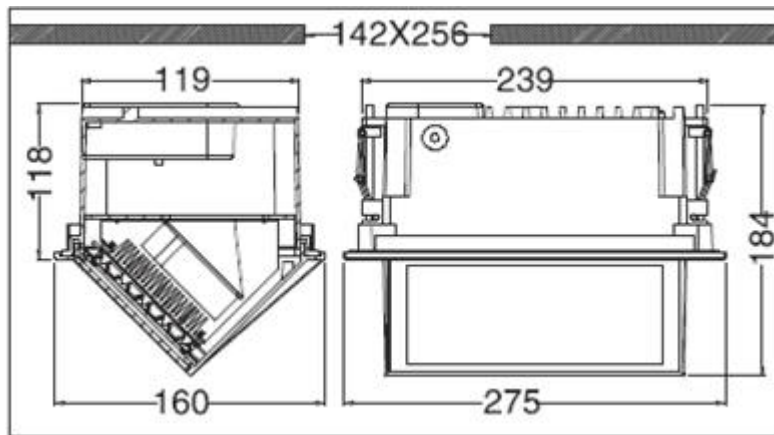

Shopping Malls

BEAM ANGLE

30 degrees

FEATURES

Easy Fix Mounting Brackets

Die Cast Body

Stylish Design

Energy Efficient

EFFECTS

Wall Washing

Discrete Flood lighting

MODELS

RCS-A0323 = 21 1W LED Recessed Wall/Ceiling Washer (Specify PW, CW, WW)

RCS-A0333 = 21 1W LED Recessed Wall/Ceiling Washer (White / Yellow Mix LEDs)