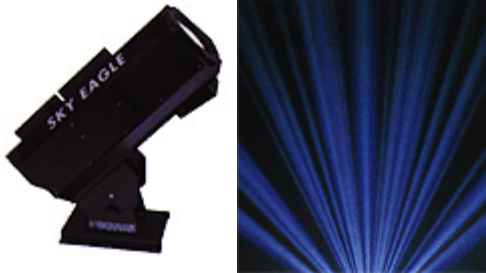

Cost effective fixed angle (manually adjustable) multi-beam sky projector. On board adjustment of speed rotation. The beam power is not compromised by the simpler facilities, thanks to the use of an HMI 2500 lamp, giving visibility at great distances.

TECHNICAL SPECIFICATIONS:

Model: GR0024

Power Consumption: 3000W

Electrical: 230V 50/60 Hz

Dimensions: 16.5" X 34.8" X 24.8" (420 X 885 X 630 mm)

Weight: 121 lbs (55 kgs)

Housing: Sheet metal

Finish: Black paint