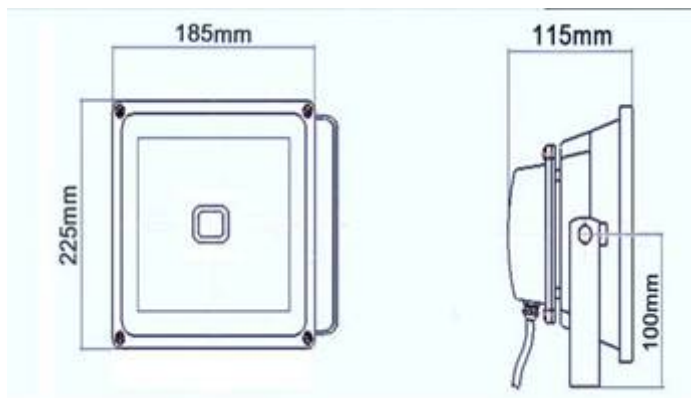

Dimensions: 116 x 89 x 110 mm (4.57" x 3.5" x 4.33")

Weight: 0.700 kgs (1.54 lbs)

Certifications: CE, RoHS

DUE TO CONTINUOUS IMPROVEMENTS, SPECIFICATIONS MAY CHANGE WITHOUT PRIOR NOTICE.

SPECTACOLOUR FLOOD RGB 30-120

Dimensions: 225 x 185 x 115 mm (8.86" x 7.28" x 4.53")

Weight: 2.100 kgs (4.62 lbs)

Certifications: CE, RoHS

DUE TO CONTINUOUS IMPROVEMENTS, SPECIFICATIONS MAY CHANGE WITHOUT PRIOR NOTICE.

24 KEY IR CONTROLLER