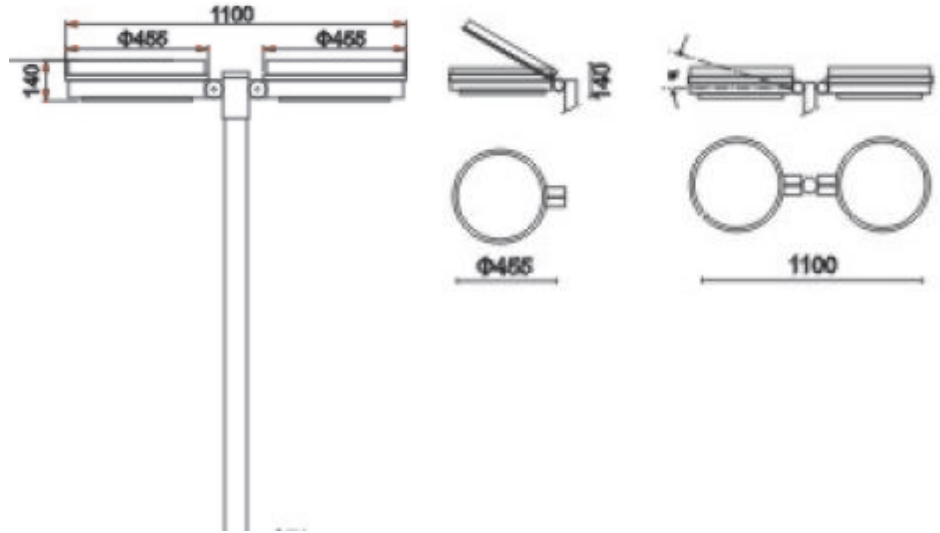

Due to continuous improvements, specifications may change without prior notice.

Articulight, Inc.

15-06 Morlot Avenue, Fair Lawn, NJ 07410 USA. Tel: (201) 796-2690 Fax: (201) 796-8818