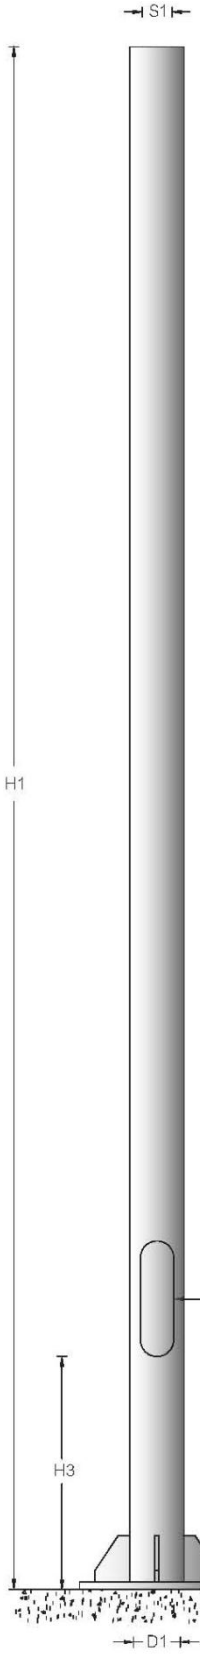

High efficient pure anodized aluminium deep draw reflector with high reflection rate and high light output

Lamp Pole is made of SS 400 Steel Hot dip galvanized and anti rust treatment coating is done equal or more than 65um thick. Aluminium Pole is available on request

Customized Pole Height

Articulight, Inc.

15-06 Morlot Avenue, Fair Lawn, NJ 07410 USA. Tel: (201) 796-2690 Fax: (201) 796-8818

Article Code

LOBSTER A (SINGLE HEAD)

Article No. 8300.70.65
 Article No. 8300.150.65
 1 x 70W / 150W
 2 x 70W / 150W
 HIE / HSE / HME

LOBSTER B (DOUBLE HEAD)

Article No. 8300.70.65
 Article No. 8300.150.65
 1 x 70W / 150W
 2 x 70W / 150W
 HIE / HSE / HME

Due to continuous improvements, specifications may change without prior notice.

Articulight, Inc.

15-06 Morlot Avenue, Fair Lawn, NJ 07410 USA. Tel: (201) 796-2690 Fax: (201) 796-8818

Straight Cylindrical Aluminium Pole

H1(mm)	S1 (mm)	H3 (mm)	M (mm)	C (mm)	A (mm)	D (mm)	T (mm)	Weight in Kgs
4000	100	600	85 / 300	300 / 400 / 500	200/ 300 /400	30	20	13.70
5000	120	600	85 / 300	300 / 400 / 500	200/ 300 /400	30	20	16.50
6000		600	85 / 300	300 / 400 / 500	200/ 300 /400	30	20	19.40
7000	140	600	85 / 300	300 / 400 / 500	200/ 300 /400	30	20	22.50
8000	160	600	85 / 300	300 / 400 / 500	200/ 300 /400	30	20	25.20