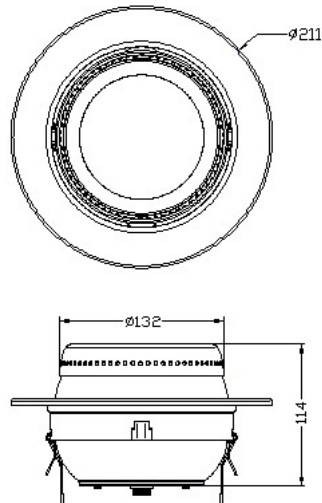

DUE TO CONTINUOUS IMPROVEMENTS, SPECIFICATIONS MAY CHANGE WITHOUT PRIOR NOTICE.